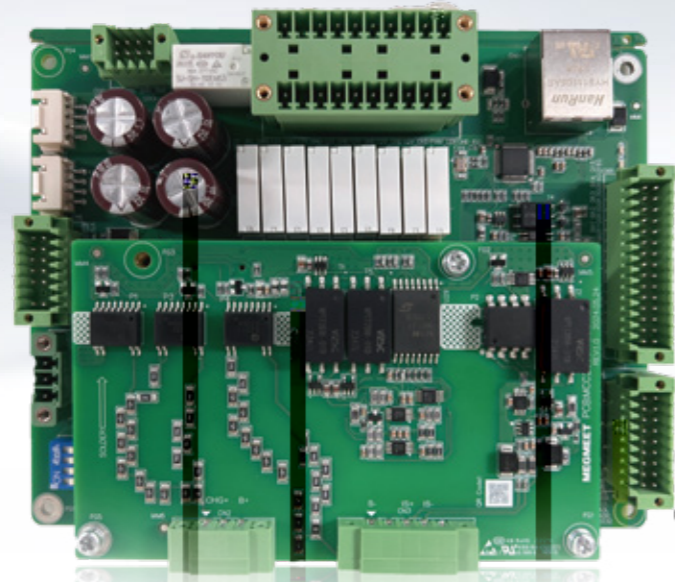

# MPS20020KT-C

( )

( )

—  
—  
—

∇

( )

40 kW

-----  
-----

# (TCU)

POS M1 QR

4G WIFI

(PLC

R&D

>3000

35% ▽

1990